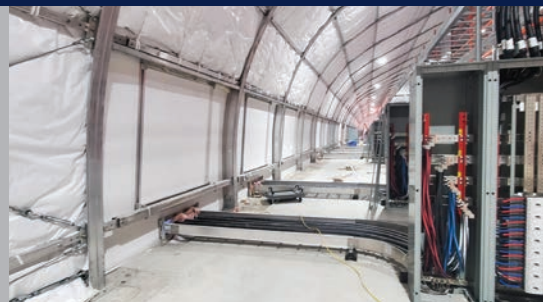

## Build Faster

Large clearspan interiors

Widths 30' to 200' by any length

Facilities for remote areas

Environmentally controlled

Optional highly efficient fiberglass insulation system

HVAC ducting

# Crypto

**Build Faster**  
Engineered & Manufactured by Sprung Instant Structures

**Riot Whinstone  
Rockdale, Texas  
Two - 100' wide x 810' long**

Inside each football-field-length warehouse are thousands of computers buzzing like worker bees, mining almost nonstop to create Bitcoin. Riot Whinstone is an unusually large mining facility in Rockdale, Texas, just an hour northeast of Austin.