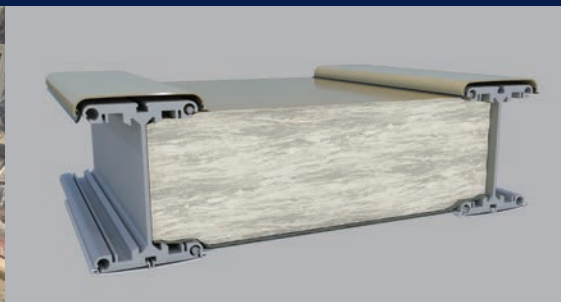

## Build Faster

Large clearspan interiors

Widths 30' to 200' by any length

Facilities for remote areas

Environmentally controlled

Optional highly efficient fiberglass insulation system

HVAC ducting

# Crypto

**Build Faster**  
Engineered & Manufactured by Sprung Instant Structures

**Riot Whinstone  
Rockdale, Texas  
Two - 100' wide x 810' long**

Inside each football-field-length warehouse are thousands of computers buzzing like worker bees, mining almost nonstop to create Bitcoin. Riot Whinstone is an unusually large mining facility in Rockdale, Texas, just an hour northeast of Austin.