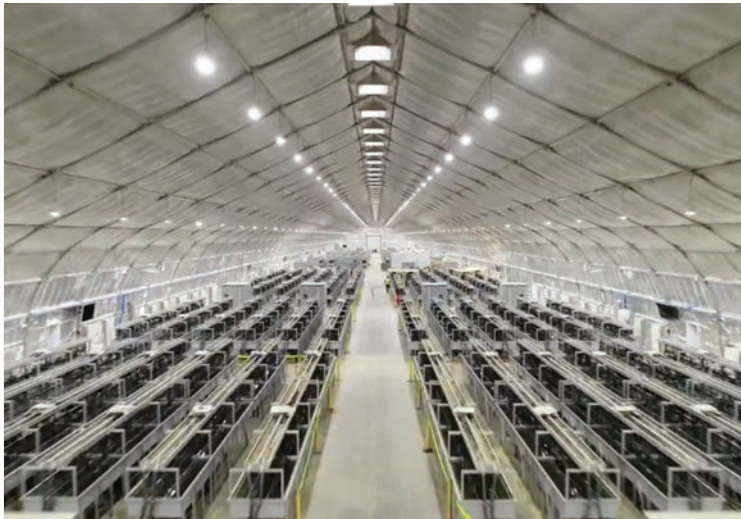

# Crypto

**Build Faster**  
Engineered & Manufactured by Sprung Instant Structures

**Riot Whinstone  
Rockdale, Texas  
Two - 100' wide x 810' long**

Inside each football-field-length warehouse are thousands of computers buzzing like worker bees, mining almost nonstop to create Bitcoin. Riot Whinstone is an unusually large mining facility in Rockdale, Texas, just an hour northeast of Austin.